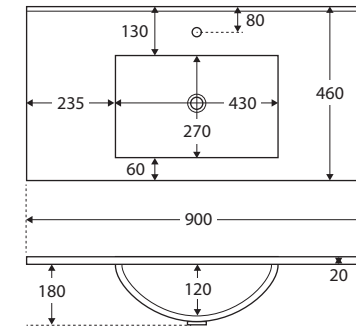

Vanessa

POLY-MARBLE BASIN-TOP 900MM

Features

- Rectangular bowl design
- 20 mm thick poly-marble
- Gloss warm white finish
- 3 mm tile lip
- 12 o'clock tap hole as standard (3 tap holes also available)
- Requires 32 mm non-overflow waste (available separately)

While we aim to ensure specifications are correct at the time of publication, Fienza reserves the right to make modifications without prior notice. Physical colour may vary from image shown. All measurements are shown in millimetres. For ceramic products, please allow +/- 10 mm tolerance for manufacturing variance. Always use physical product measurements for mark-ups and roughing-in as the technical drawing may differ from actual product received.