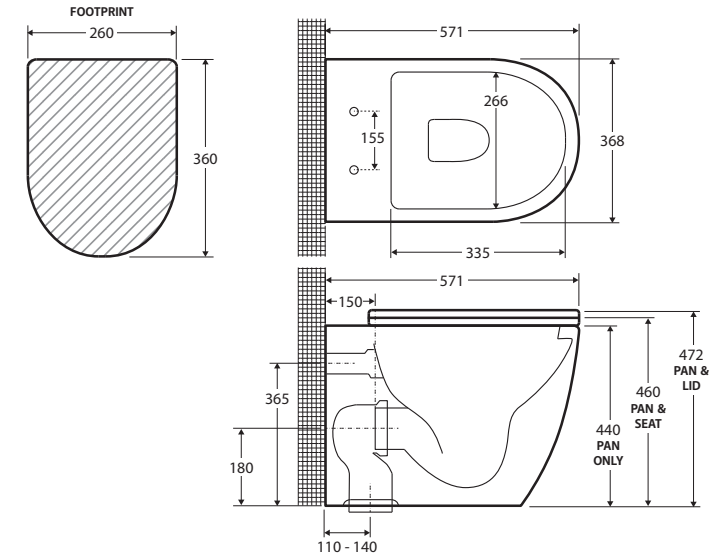

Alix

WALL-FACED TOILET

WITH SLIM SEAT