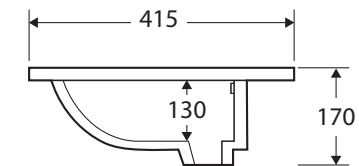

Allison

FULLY-INSET BASIN

Features

- Gloss white finish
- Vitreous china
- Requires 32 mm overflow waste (not included)
- Capacity: 6 litres

Please note: Due to the nature of ceramic as a material, small variations in size and shape do occur. Ensure that the measurements of the purchased basin are checked physically BEFORE cutting any counter-top. Specification drawings are a guide only. Fienza will not be held liable for any errors made by external parties when cutting counter-tops.

While we aim to ensure specifications are correct at the time of publication, Fienza reserves the right to make modifications without prior notice. Physical colour may vary from image shown. All measurements are shown in millimetres. For ceramic products, please allow +/- 10 mm tolerance for manufacturing variance. Always use physical product measurements for mark-ups and roughing-in as the technical drawing may differ from actual product received.