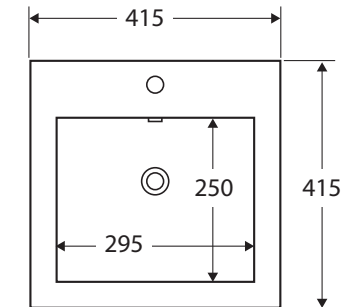

Allison

FULLY-INSET BASIN

Features

- Gloss white finish
- Vitreous china
- Requires 32 mm overflow waste (not included)
- Capacity: 6 litres

Please note: Due to the nature of ceramic as a material, small variations in size and shape do occur. Ensure that the measurements of the purchased basin are checked physically BEFORE cutting any counter-top. Specification drawings are a guide only. Fienza will not be held liable for any errors made by external parties when cutting counter-tops.

While we aim to ensure specifications are correct at the time of publication, Fienza reserves the right to make modifications without prior notice. Physical colour may vary from image shown. All measurements are shown in millimetres. For ceramic products, please allow +/- 10 mm tolerance for manufacturing variance. Always use physical product measurements for mark-ups and roughing-in as the technical drawing may differ from actual product received.