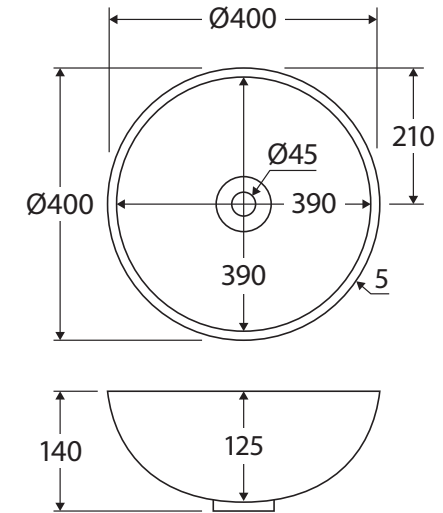

## ABOVE COUNTER BASIN

### Features

- 5 mm slim edge design
- Vitreous china
- No tap hole or overflow
- Requires 32 mm waste without overflow (not included)
- Matching ceramic cap pop-up wastes available

While we aim to ensure specifications are correct at the time of publication, Fienza reserves the right to make modifications without prior notice. Physical colour may vary from image shown. All measurements are shown in millimetres. For ceramic products, please allow +/- 10 mm tolerance for manufacturing variance. Always use physical product measurements for mark-ups and roughing-in as the technical drawing may differ from actual product received.