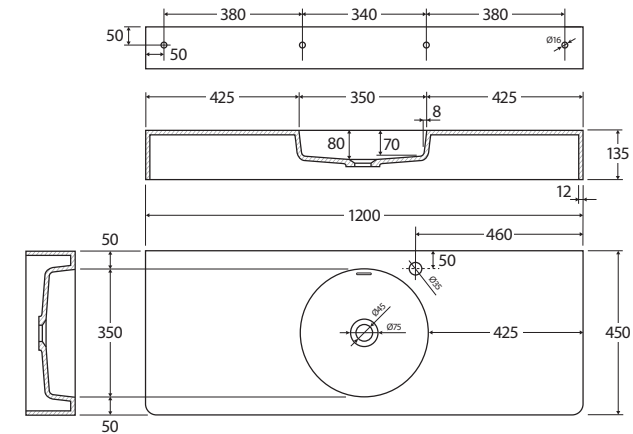

# Encanto 1200

SOLID SURFACE  
WALL BASIN,  
CENTRE BOWL

## Features

- Cast stone solid surface matte white finish
- Available with or without overflow depending on model
- Requires 32mm waste (with or without overflow depending on model chosen; not included)
- Requires bottle trap (not included)
- Wall mounting bolts included
- Weight: 25.5 kg
- Capacity: 4L

## Available in

1 Tap Hole  
With Overflow  
**CSB11-120**

No Tap Hole  
With Overflow  
**CSB11-120-0**

1 Tap Hole  
Without Overflow  
**CSB11-120NO**

No Tap Hole  
Without Overflow  
**CSB11-120NO-0**

While we aim to ensure specifications are correct at the time of publication, Fienza reserves the right to make modifications without prior notice. Physical colour may vary from image shown. All measurements are shown in millimetres. For ceramic products, please allow +/- 10 mm tolerance for manufacturing variance. Always use physical product measurements for mark-ups and roughing-in as the technical drawing may differ from actual product received.