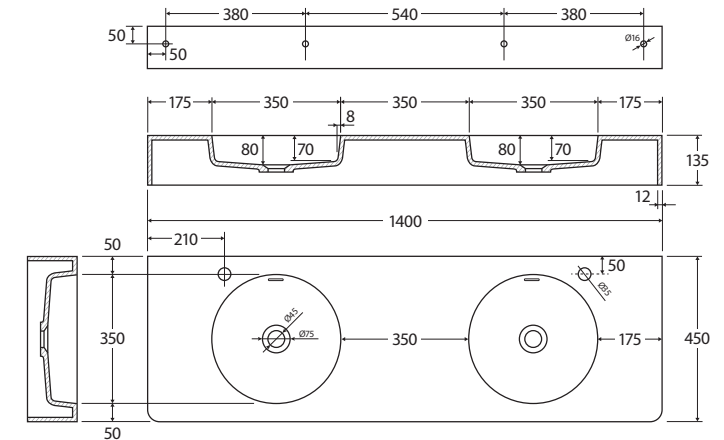

Encanto 1400

SOLID SURFACE WALL BASIN, DOUBLE BOWL

Features

- Cast stone solid surface matte white finish
- Available with or without overflow depending on model
- Requires 32mm waste (with or without overflow depending on model chosen; not included)
- Requires bottle trap (not included)
- Wall mounting bolts included
- Weight: 28 kg
- Capacity: 4L

Available in

2 Tap Holes
With Overflow
CSB11-140

No Tap Hole
With Overflow
CSB11-140-0

2 Tap Holes
Without Overflow
CSB11-140NO

No Tap Hole
Without Overflow
CSB11-140NO-0

Cleaning & Care

- Wipe with a clean, soft cloth and mild soapy water or non-abrasive bathroom cleaner. Test in an inconspicuous area before cleaning the whole basin.
- Avoid placing hot objects, such as hair straighteners, on any surface as these will cause discolouration and marking.
- Spills of hair dye, after-shave lotion, nail polish and remover, aerosol spray and other harsh chemicals should be removed immediately to prevent damage and discolouration. Clean immediately with mild soapy water using a clean, soft cloth.
- Please find more information in the Care Guide for this product online at [fienza.com.au](https://www.fienza.com.au)

While we aim to ensure specifications are correct at the time of publication, Fienza reserves the right to make modifications without prior notice. Physical colour may vary from image shown. All measurements are shown in millimetres. For ceramic products, please allow +/- 10 mm tolerance for manufacturing variance. Always use physical product measurements for mark-ups and roughing-in as the technical drawing may differ from actual product received.