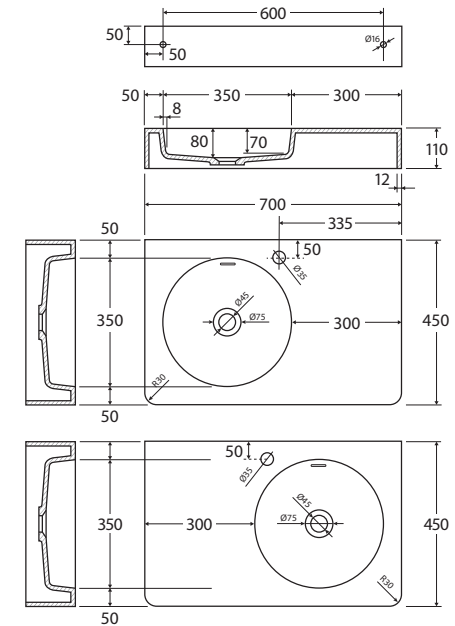

Encanto 700

SOLID SURFACE WALL BASIN

Features

- Cast stone solid surface matte white finish
- Available with or without overflow depending on model
- Requires 32mm waste (with or without overflow depending on model chosen; not included)
- Requires bottle trap (not included)
- Wall mounting bolts included
- Weight: 16 kg
- Capacity: 4L

Available in

Left hand bowl

1 Tap Hole
With Overflow
CSB11-70L

No Tap Hole
With Overflow
CSB11-70L-0

Right hand bowl

1 Tap Hole
With Overflow
CSB11-70R

No Tap Hole
With Overflow
CSB11-70R-0

Cleaning & Care

While we aim to ensure specifications are correct at the time of publication, Fienza reserves the right to make modifications without prior notice. Physical colour may vary from image shown. All measurements are shown in millimetres. For ceramic products, please allow +/- 10 mm tolerance for manufacturing variance. Always use physical product measurements for mark-ups and roughing-in as the technical drawing may differ from actual product received.