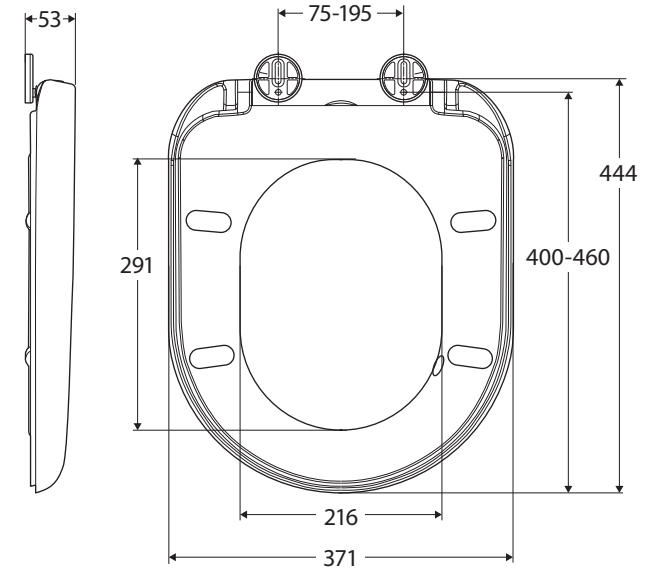

Compact TOILET SEAT

Features

- Soft close
- Quick release
- Made from urea-formaldehyde
- Suits: Escola (K1223), RAK Compact (345130), Chica (K0123), RAK Washington Close-Coupled, RAK Liwa Close-Coupled

While we aim to ensure specifications are correct at the time of publication, Fienza reserves the right to make modifications without prior notice. Physical colour may vary from image shown. All measurements are shown in millimetres. Always use physical product measurements for mark-ups and roughing-in as the technical drawing may differ from actual product received.