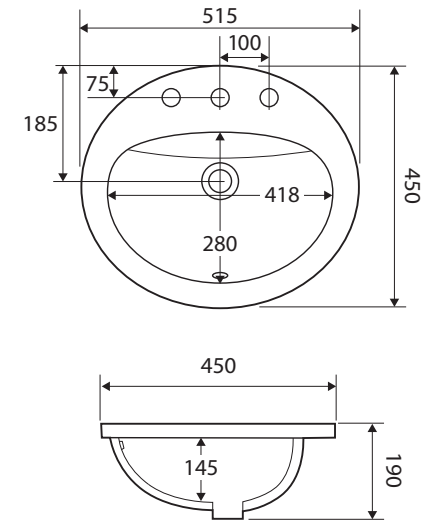

Crystal

FULLY-INSET BASIN, 3 TAP HOLES

Features

- Vitreous china
- Three tap holes
- Overflow located at front of inner bowl
- Requires 32 mm overflow waste (not included)
- Capacity: 6 litres

Please note: Due to the nature of ceramic as a material, small variations in size and shape do occur. Ensure that the measurements of the purchased basin are checked physically BEFORE cutting any

While we aim to ensure specifications are correct at the time of publication, Fienza reserves the right to make modifications without prior notice. Physical colour may vary from image shown. All measurements are shown in millimetres. For ceramic products, please allow +/- 10 mm tolerance for manufacturing variance. Always use physical product measurements for mark-ups and roughing-in as the technical drawing may differ from actual product received.