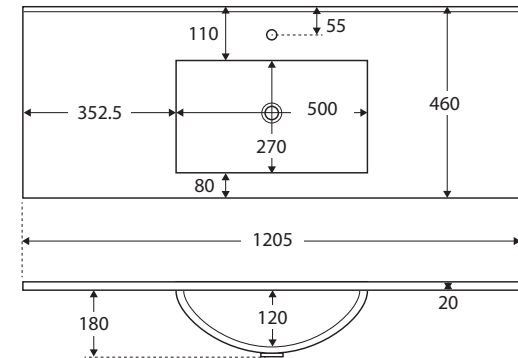

## FULL DEPTH SINGLE BOWL CERAMIC BASIN-TOP 1200MM

### Features

- Rectangular bowl design
- 20 mm thick vitreous china
- Gloss white finish
- 3 mm tile lip
- 12 o'clock tap hole as standard  
(3 tap holes or no tap holes also available)
- Integrated overflow
- Chrome overflow ring included
- Requires 32 mm overflow waste (available separately)

### Available in

1 tap hole  
**TCL120**

3 tap hole  
**TCL120-3**

No tap hole  
**TCL120-0**

While we aim to ensure specifications are correct at the time of publication, Fienza reserves the right to make modifications without prior notice. Physical colour may vary from image shown. All measurements are shown in millimetres. For ceramic products, please allow +/- 10 mm tolerance for manufacturing variance. Always use physical product measurements for mark-ups and roughing-in as the technical drawing may differ from actual product received.