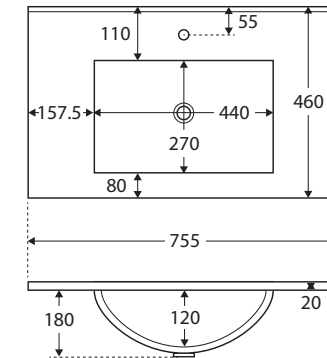

Dolce

FULL DEPTH CERAMIC BASIN-TOP 750MM

Features

- Rectangular bowl design
- 20 mm thick vitreous china
- Gloss white finish
- 3 mm tile lip
- 12 o'clock tap hole as standard (3 tap holes or no tap holes also available)
- Integrated overflow
- Chrome overflow ring included
- Requires 32 mm overflow waste (available separately)

Available in

1 tap hole
TCL75

3 tap hole
TCL75-3

No tap hole
TCL75-0

Cleaning & Care

- Wipe with a clean, soft cloth and mild soapy water or non-abrasive bathroom cleaner. Test in an inconspicuous area before cleaning the whole top.
- Avoid placing hot objects, such as hair straighteners, on any surface as these will cause discolouration and marking.
- Spills of hair dye, after-shave lotion, nail polish and remover, aerosol spray and other harsh chemicals should be removed immediately to prevent damage and discolouration. Clean immediately with mild soapy water using a clean, soft cloth.

While we aim to ensure specifications are correct at the time of publication, Fienza reserves the right to make modifications without prior notice. Physical colour may vary from image shown. All measurements are shown in millimetres. For ceramic products, please allow +/- 10 mm tolerance for manufacturing variance. Always use physical product measurements for mark-ups and roughing-in as the technical drawing may differ from actual product received.