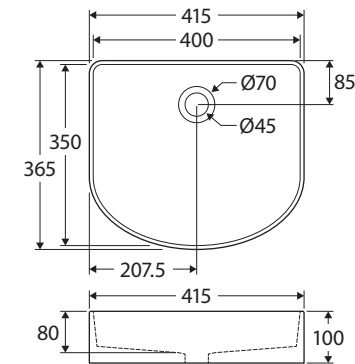

Eleanor Arch

ABOVE COUNTER FLUTED BASIN

Features

- Fluted design
- Vitreous china
- No tap hole or overflow
- Requires 32 mm waste without overflow (not included)
- Capacity: 7 litres

Available in

Gloss White
RB463

While we aim to ensure specifications are correct at the time of publication, Fienza reserves the right to make modifications without prior notice. Physical colour may vary from image shown. All measurements are shown in millimetres. For ceramic products, please allow +/- 10 mm tolerance for manufacturing variance. Always use physical product measurements for mark-ups and roughing-in as the technical drawing may differ from actual product received.