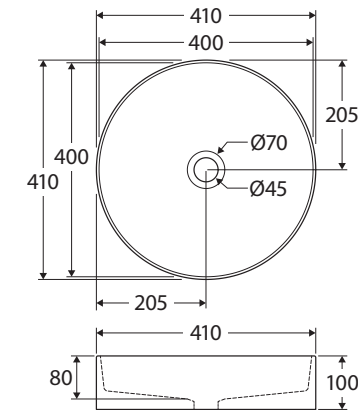

Eleanor Round

ABOVE COUNTER FLUTED BASIN

Features

- Fluted design
- Vitreous china
- No tap hole or overflow
- Requires 32 mm waste without overflow (not included)
- Capacity: 7.5 litres

Available in

Gloss White
RB465

While we aim to ensure specifications are correct at the time of publication, Fienza reserves the right to make modifications without prior notice. Physical colour may vary from image shown. All measurements are shown in millimetres. For ceramic products, please allow +/- 10 mm tolerance for manufacturing variance. Always use physical product measurements for mark-ups and roughing-in as the technical drawing may differ from actual product received.