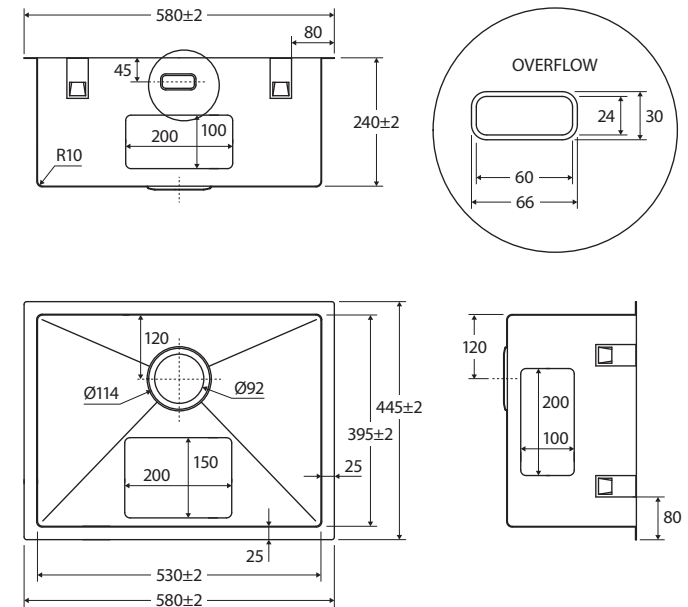

Hana

50L LAUNDRY SINK

WITH OVERFLOW

Features

- Hand made from 1.2 mm thick, high quality 304 stainless steel
- Fitted with sound and vibration dampening panels to reduce acoustic impact of water and equipment
- Integrated overflow
- Basket waste and overflow kit included (A3-OVERFLOW)
- Topmount or undermount installation
- Mounting brackets and screws included
- Capacity: 50L
- Overall size: 580 L x 445 W x 240 D mm

While we aim to ensure specifications are correct at the time of publication, Fienza reserves the right to make modifications without prior notice. Physical colour may vary from image shown. All measurements are shown in millimetres. Always use physical product measurements for mark-ups and roughing-in as the technical drawing may differ from actual product received.