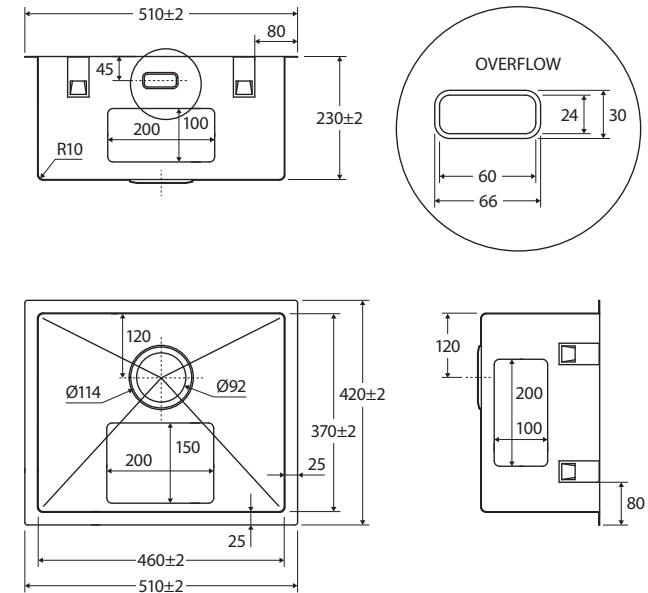

## 39L LAUNDRY SINK

### Features

- Hand made from 1.2 mm thick, high quality 304 stainless steel
- Fitted with sound and vibration dampening panels to reduce acoustic impact of water and equipment
- Integrated overflow
- Basket waste and overflow kit included (A3-OVERFLOW)
- Topmount or undermount installation
- Mounting brackets and screws included
- Capacity: 39L
- Overall size: 510 L x 420 W x 230 D mm