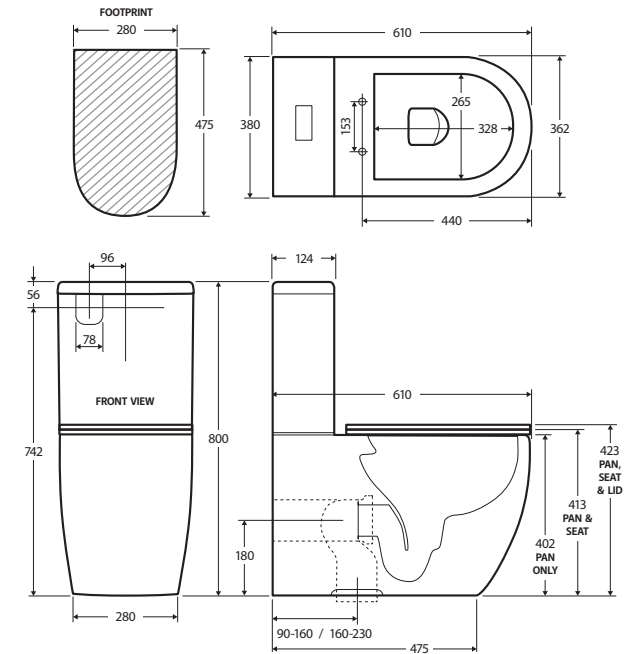

Hana BACK-TO-WALL TOILET SUITE

Features

- Rimless hygienic flush
- Gloss white finish
- Large, easy-push chrome flush buttons
- Concealed pan for easy cleaning
- UF quick release, soft close seat
- High quality, R&T flush mechanism
- Top or bottom inlets:
 - Left top inlet
 - Left or right bottom inlet
- Available as P-Trap or S-Trap
- **WELS 4 Star rated, 4.6L/3L (3.3L average flush)**

While we aim to ensure specifications are correct at the time of publication, Fienza reserves the right to make modifications without prior notice. Physical colour may vary from image shown. All measurements are shown in millimetres. For ceramic products, please allow +/- 10 mm tolerance for manufacturing variance. Always use physical product measurements for mark-ups and roughing-in as the technical drawing may differ from actual product received.