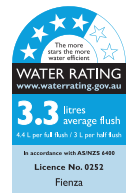

While we aim to ensure specifications are correct at the time of publication, Fienza reserves the right to make modifications without prior notice. Physical colour may vary from image shown. All measurements are shown in millimetres. For ceramic products, please allow +/- 10 mm tolerance for manufacturing variance. Always use physical product measurements for mark-ups and roughing-in as the technical drawing may differ from actual product received.