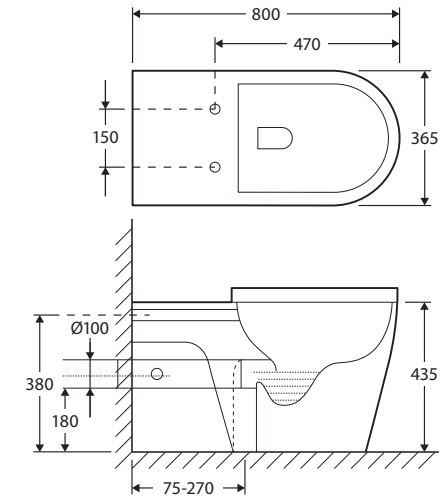

Isabella Care White WALL-FACED TOILET SUITE

Features

- Rimless hygienic flush
- Gloss white finish on pan
- Concealed design for easy cleaning
- Single flap gloss white seat
- Available as P-Trap or S-Trap
- **WELS 4 Star rated, 4.4L/3L (3.3L average flush) when used with a R&T cistern**

Please note: Cistern and flush buttons required (sold separately)

Available in

P-Trap Pan
& White Seat
K016W-PS

S-Trap Pan
& White Seat
K016WA-PS

Cleaning & Care

- Clean only with a soft cloth or sponge using warm water and mild soap or detergent. Do not use any abrasive cleaning materials.
- Do not use any solvents or corrosive liquids.
- Note that use of clip-on deodorisers will affect flushing performance on rimless suites.

While we aim to ensure specifications are correct at the time of publication, Fienza reserves the right to make modifications without prior notice. Physical colour may vary from image shown. All measurements are shown in millimetres. For ceramic products, please allow +/- 10 mm tolerance for manufacturing variance. Always use physical product measurements for mark-ups and roughing-in as the technical drawing may differ from actual product received.