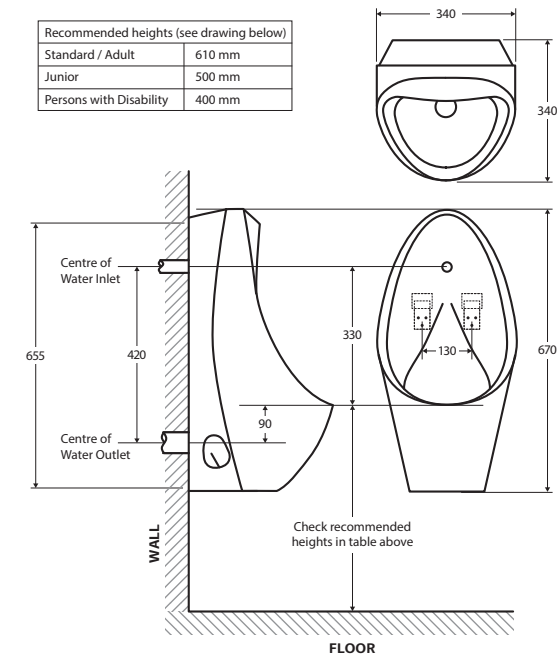

Isabella WALL-HUNG URINAL

Features

- Wall-hung, back inlet
- Gloss white vitreous china bowl
- Gloss white vitreous china waste cover
- Chrome spreader and mounting brackets included
- **WELS 3 Star rated, 1.7L per flush per stall**

Requires suitable flushing system (available separately).

Recommended heights (see drawing below)	
Standard / Adult	610 mm
Junior	500 mm
Persons with Disability	400 mm

Available in

Gloss White
K3040

Cleaning & Care