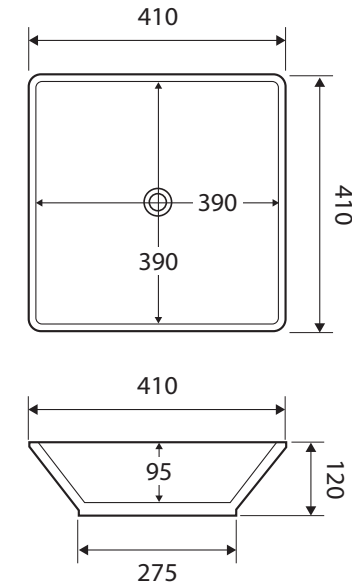

## ABOVE COUNTER BASIN

### Features

- Fully vitreous china
- Glazed on the back side
- No tap hole or overflow
- Requires 32 mm waste without overflow (not included)
- Capacity: 10 litres

While we aim to ensure specifications are correct at the time of publication, Fienza reserves the right to make modifications without prior notice. Physical colour may vary from image shown. All measurements are shown in millimetres. For ceramic products, please allow +/- 10 mm tolerance for manufacturing variance. Always use physical product measurements for mark-ups and roughing-in as the technical drawing may differ from actual product received.