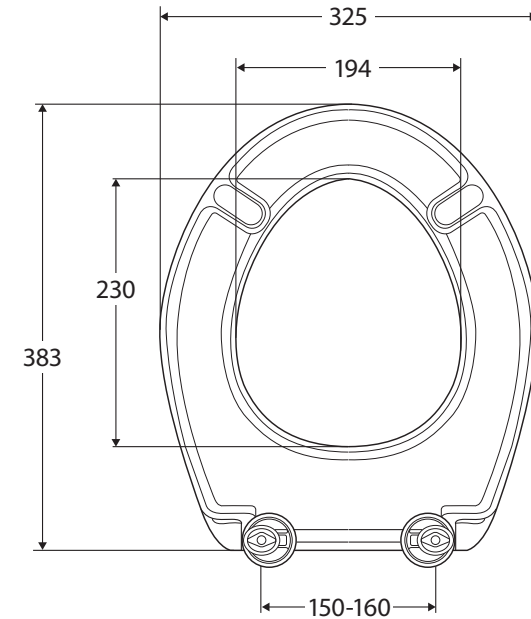

Junior TOILET SEAT

Features

- Double flap
- Suits: Stella Junior (K001), RAK Junior

Available in

Gloss White
000007W

Cleaning & Care

- The toilet seat may be removed for cleaning - depress the chrome hinge release buttons and lift up.
- Clean only with a soft cloth or sponge using warm water and mild soap or detergent. Do not use any abrasive cleaning materials.
- Do not use any solvents or corrosive liquids.
- Note that use of clip-on deodorisers will affect flushing performance on rimless suites.

While we aim to ensure specifications are correct at the time of publication, Fienza reserves the right to make modifications without prior notice. Physical colour may vary from image shown. All measurements are shown in millimetres. Always use physical product measurements for mark-ups and roughing-in as the technical drawing may differ from actual product received.