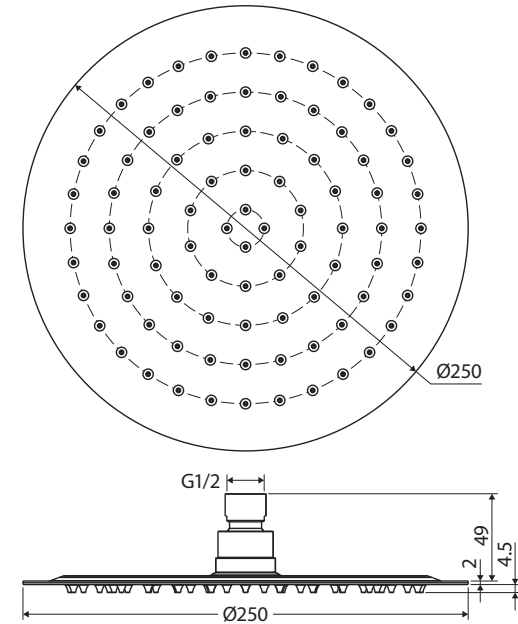

Kaya® SHOWER HEAD

Features

WELS 3 Star rated, 9L/min

- Overhead rain shower
- 2 mm super thin profile
- Brass swivel joint
- Made from lead-free stainless steel
- Flange included
- Female 1/2" BSP inlet

Available in

While we aim to ensure specifications are correct at the time of publication, Fienza reserves the right to make modifications without prior notice. Physical colour may vary from image shown. All measurements are shown in millimetres. Always use physical product measurements for mark-ups and roughing-in as the technical drawing may differ from actual product received.