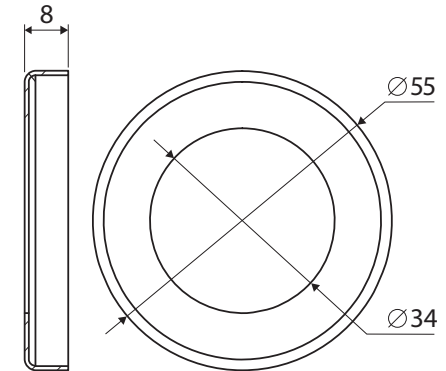

Kaya® ROUND ACCESSORY COVER PLATES

Features

- Designed to match the KAYA range of mixers, showers and bath outlets
- Made from stainless steel

Please Note: These products may have a visible Fienza or Watermark logo.

While we aim to ensure specifications are correct at the time of publication, Fienza reserves the right to make modifications without prior notice. Physical colour may vary from image shown. All measurements are shown in millimetres. Always use physical product measurements for mark-ups and roughing-in as the technical drawing may differ from actual product received.