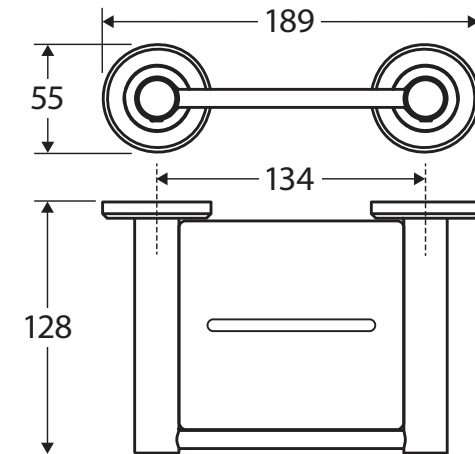

Kaya® SOAP SHELF

Features

- Circular cover plates
- Super strong 4-point wall mount
- Drain channel
- Fully concealed fixings
- Made from zinc and stainless steel
- Hex key used in installation

Please Note: These products may have a visible Fienza or Watermark logo.

While we aim to ensure specifications are correct at the time of publication, Fienza reserves the right to make modifications without prior notice. Physical colour may vary from image shown. All measurements are shown in millimetres. Always use physical product measurements for mark-ups and roughing-in as the technical drawing may differ from actual product received.