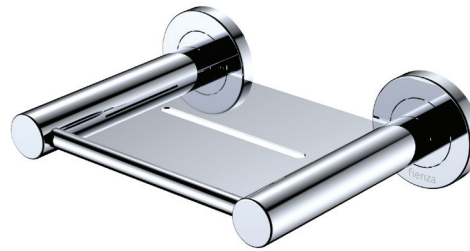

Kaya® SOAP SHELF

Features

- Circular cover plates
- Super strong 4-point wall mount
- Drain channel
- Fully concealed fixings
- Made from zinc and stainless steel
- Hex key used in installation

Please Note: These products may have a visible Fienza or Watermark logo.