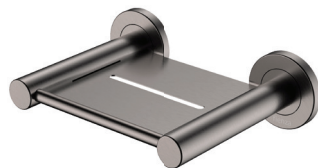

Kaya® SOAP SHELF

Features

- Circular cover plates
- Super strong 4-point wall mount
- Drain channel
- Fully concealed fixings
- Made from zinc and stainless steel
- Hex key used in installation

Please Note: These products may have a visible Fienza or Watermark logo.

Available in

Electroplated
Chrome
82806

Electroplated
Matte Black
82806MB

PVD
Brushed Nickel
82806BN

PVD
Gun Metal
82806GM

PVD
Urban Brass
82806UB

Cleaning & Care

- Regularly clean with mild soapy water using a microfibre cloth.
- In highly polluted or coastal locations, we recommend cleaning 2-3 times per week.
- Do not use harsh detergents, bleach, cream cleaners or citrus based cleaners. These substances are abrasive and will damage the surface.
- Do not use undue pressure and wipe in one direction only