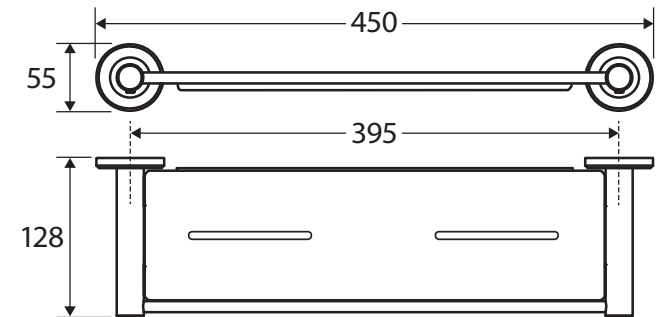

Kaya® SHOWER SHELF

Features

- Circular cover plates
- Super strong 4-point wall mount
- Drain channels
- Fully concealed fixings
- Made from zinc and stainless steel
- Hex key used in installation

Please Note: These products may have a visible Fienza or Watermark logo.

While we aim to ensure specifications are correct at the time of publication, Fienza reserves the right to make modifications without prior notice. Physical colour may vary from image shown. All measurements are shown in millimetres. Always use physical product measurements for mark-ups and roughing-in as the technical drawing may differ from actual product received.