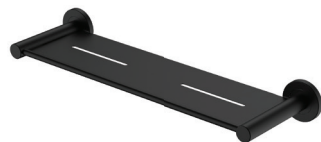

Kaya® SHOWER SHELF

Features

- Circular cover plates
- Super strong 4-point wall mount
- Drain channels
- Fully concealed fixings
- Made from zinc and stainless steel
- Hex key used in installation

Please Note: These products may have a visible Fienza or Watermark logo.

Available in

Electroplated
Chrome
82807

Electroplated
Matte White
82807MW

Electroplated
Matte Black
82807MB

PVD
Brushed Nickel
82807BN

PVD
Gun Metal
82807GM

PVD
Urban Brass
82807UB

Cleaning & Care