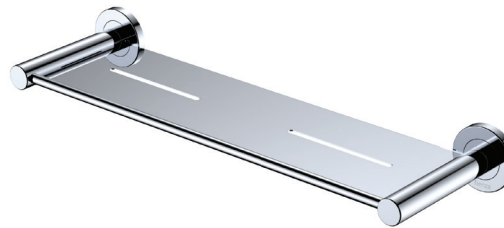

Kaya® SHOWER SHELF

Features

- Circular cover plates
- Super strong 4-point wall mount
- Drain channels
- Fully concealed fixings
- Made from zinc and stainless steel
- Hex key used in installation

Please Note: These products may have a visible Fienza or Watermark logo.

Available in

Electroplated
Chrome
82807

Electroplated
Matte White
82807MW

Electroplated
Matte Black
82807MB

PVD
Brushed Nickel
82807BN

PVD
Gun Metal
82807GM

PVD
Urban Brass
82807UB

Cleaning & Care