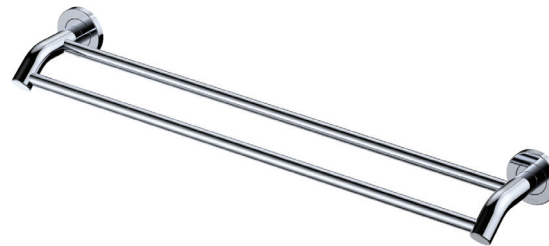

Kaya®

DOUBLE TOWEL RAIL, 600MM

Features

- Circular cover plates
- Super strong 5-point wall mount
- Adjustable no-spin rail design (cut to length)
- Sloping arm design makes it easier to hang towels
- Fully concealed fixings
- Made from zinc and stainless steel
- Hex key not required for mounting (only used to secure rail)

Please Note: These products may have a visible Fienza or Watermark logo.

(Adjustable – cut to length)

Available in

Electroplated
Chrome
8280860

Cleaning & Care

- Regularly clean with mild soapy water using a microfibre cloth.
- In highly polluted or coastal locations, we recommend cleaning 2-3 times per week.
- Do not use harsh detergents, bleach, cream cleaners or citrus based cleaners. These substances are abrasive and will damage the surface.
- Do not use undue pressure and wipe in one direction only