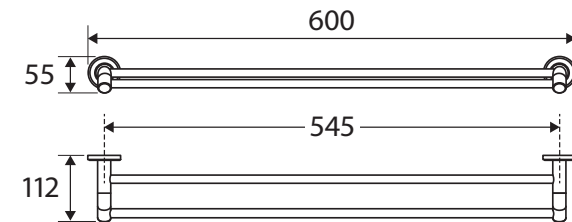

Kaya®

DOUBLE TOWEL RAIL, 600MM

Features

- Circular cover plates
- Super strong 5-point wall mount
- Adjustable no-spin rail design (cut to length)
- Sloping arm design makes it easier to hang towels
- Fully concealed fixings
- Made from zinc and stainless steel
- Hex key not required for mounting (only used to secure rail)

Please Note: These products may have a visible Fienza or Watermark logo.

(Adjustable – cut to length)

Available in

Electroplated
Chrome
8280860

Cleaning & Care

- Regularly clean with mild soapy water using a microfibre cloth.
- In highly polluted or coastal locations, we recommend cleaning 2-3 times per week.
- Do not use harsh detergents, bleach, cream cleaners or citrus based cleaners. These substances are abrasive and will damage the surface.
- Do not use undue pressure and wipe in one direction only

While we aim to ensure specifications are correct at the time of publication, Fienza reserves the right to make modifications without prior notice. Physical colour may vary from image shown. All measurements are shown in millimetres. Always use physical product measurements for mark-ups and roughing-in as the technical drawing may differ from actual product received.