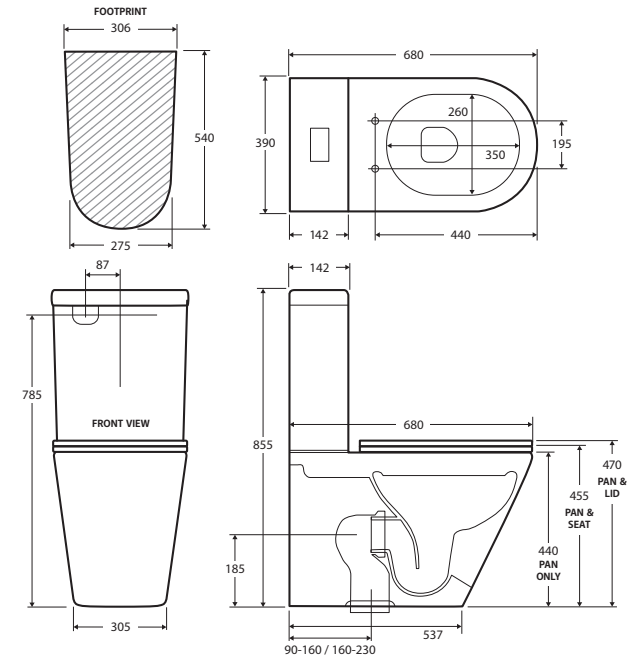

## Kaya® BACK-TO-WALL TOILET SUITE WITH SLIM SEAT

### Features

- Rimless hygienic flush
- Extra height pan
- Gloss white finish
- Large, easy-push chrome flush buttons
- Concealed design for easy cleaning
- UF quick release, soft close slim seat
- High quality, R&T or Geberit flush systems
- Top or bottom inlets:
  - Left top inlet
  - Left or right bottom inlet
- Available as P-Trap or S-Trap
- **WELS 4 Star rated, 4.6L/3L (3.3L average flush)**

### Available in

P-Trap  
R&T System  
**K021P**

S-Trap 90-160  
R&T System  
**K021A**

S-Trap 160-230  
R&T System  
**K021B**

P-Trap  
Geberit System  
**K021GEP**

S-Trap 90-160  
Geberit System  
**K021GEA**

While we aim to ensure specifications are correct at the time of publication, Fienza reserves the right to make modifications without prior notice. Physical colour may vary from image shown. All measurements are shown in millimetres. For ceramic products, please allow +/- 10 mm tolerance for manufacturing variance. Always use physical product measurements for mark-ups and roughing-in as the technical drawing may differ from actual product received.