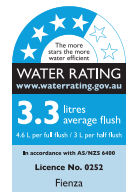

Cleaning & Care

- The toilet seat may be removed for cleaning - depress the quick release buttons and lift up.
- Clean only with a soft cloth or sponge using warm water and mild soap or detergent. Do not use any abrasive cleaning materials.
- Do not use any solvents or corrosive liquids.
- Note that use of clip-on deodorisers will affect flushing performance on rimless suites.