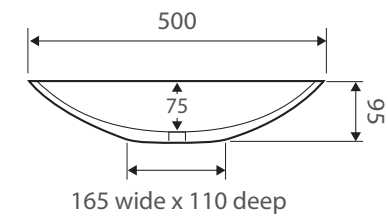

Keeto

ABOVE COUNTER BASIN

Features

- Fully vitreous china
- Glazed on the back side
- No tap hole or overflow
- Requires 32 mm waste without overflow (not included)
- Capacity: 5 litres

Available in

Gloss White
RB814

While we aim to ensure specifications are correct at the time of publication, Fienza reserves the right to make modifications without prior notice. Physical colour may vary from image shown. All measurements are shown in millimetres. For ceramic products, please allow +/- 10 mm tolerance for manufacturing variance. Always use physical product measurements for mark-ups and roughing-in as the technical drawing may differ from actual product received.