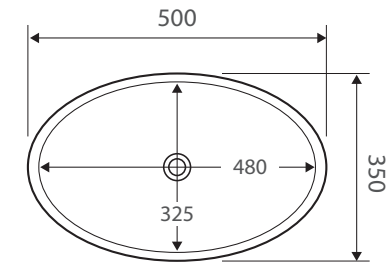

Keeto

ABOVE COUNTER BASIN

Features

- Fully vitreous china
- Glazed on the back side
- No tap hole or overflow
- Requires 32 mm waste without overflow (not included)
- Capacity: 5 litres

Available in

Gloss White
RB814

While we aim to ensure specifications are correct at the time of publication, Fienza reserves the right to make modifications without prior notice. Physical colour may vary from image shown. All measurements are shown in millimetres. For ceramic products, please allow +/- 10 mm tolerance for manufacturing variance. Always use physical product measurements for mark-ups and roughing-in as the technical drawing may differ from actual product received.