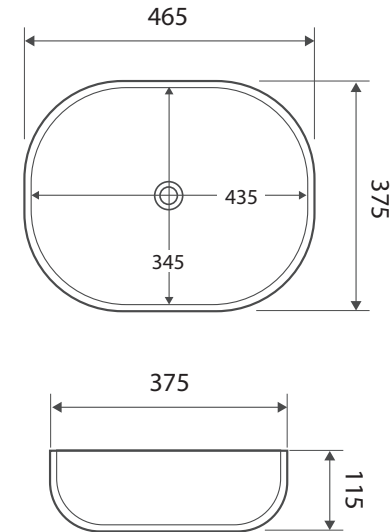

Koko® 465

ABOVE COUNTER BASIN

Features

- Soft rectangular, thin edge design
- Fully vitreous china
- Glazed on the back side
- No tap hole or overflow
- Requires 32 mm waste without overflow (not included)
- Capacity: 6.8 litres

While we aim to ensure specifications are correct at the time of publication, Fienza reserves the right to make modifications without prior notice. Physical colour may vary from image shown. All measurements are shown in millimetres. For ceramic products, please allow +/- 10 mm tolerance for manufacturing variance. Always use physical product measurements for mark-ups and roughing-in as the technical drawing may differ from actual product received.