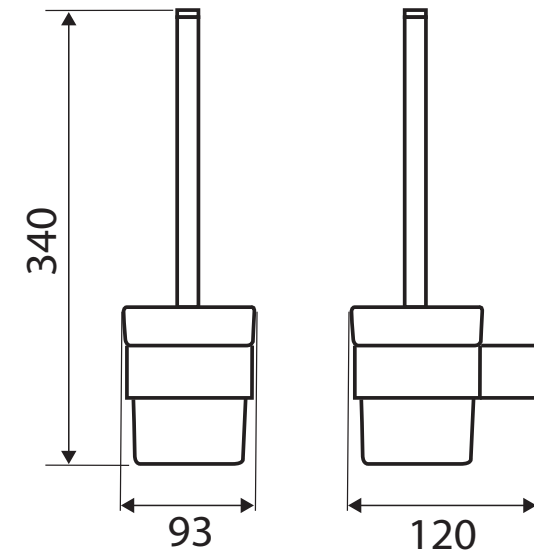

Koko® TOILET BRUSH

Features

- Wall mounted
- Frosted glass tumbler
- Tumbler is removable for easy cleaning
- Made from 304 stainless steel
- High-strength mounting brackets
- Matching mixers, showers and bath outlets available

Please Note: These products may have a visible Fienza or Watermark logo.

Available in

Chrome
890010

Matte Black
850010

Cleaning & Care

- Regularly clean with mild soapy water using a microfibre cloth.
- In highly polluted or coastal locations, we recommend cleaning 2-3 times per week.
- Do not use harsh detergents, bleach, cream cleaners or citrus based cleaners. These substances are abrasive and will damage the surface.
- Do not use undue pressure and wipe in one direction only

While we aim to ensure specifications are correct at the time of publication, Fienza reserves the right to make modifications without prior notice. Physical colour may vary from image shown. All measurements are shown in millimetres. Always use physical product measurements for mark-ups and roughing-in as the technical drawing may differ from actual product received.