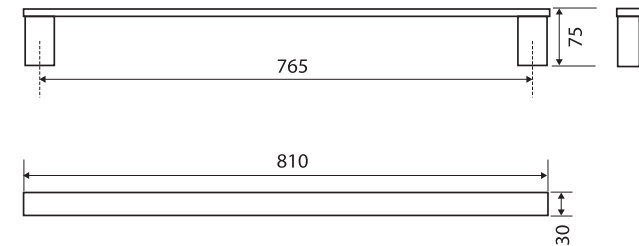

Koko®

810MM SINGLE TOWEL RAIL

Features

- Made from 304 stainless steel
- Fixed length rail (not removable or adjustable)
- High-strength mounting brackets
- Matching mixers, showers and bath outlets available

Please Note: These products may have a visible Fienza or Watermark logo.

Available in

Chrome
89001810

Matte Black
85001810

Cleaning & Care

- Regularly clean with mild soapy water using a microfibre cloth.
- In highly polluted or coastal locations, we recommend cleaning 2-3 times per week.
- Do not use harsh detergents, bleach, cream cleaners or citrus based cleaners. These substances are abrasive and will damage the surface.
- Do not use undue pressure and wipe in one direction only

While we aim to ensure specifications are correct at the time of publication, Fienza reserves the right to make modifications without prior notice. Physical colour may vary from image shown. All measurements are shown in millimetres. Always use physical product measurements for mark-ups and roughing-in as the technical drawing may differ from actual product received.