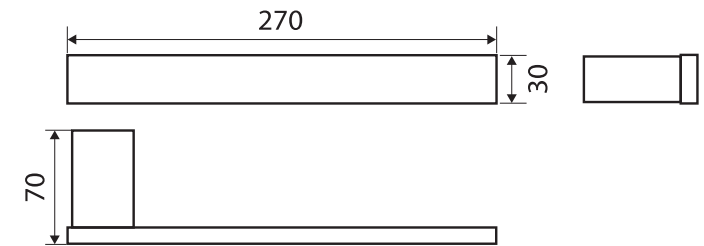

Koko®

HAND TOWEL HOLDER

Features

- Made from 304 stainless steel
- High-strength mounting brackets
- Matching mixers, showers and bath outlets available

Please Note: These products may have a visible Fienza or Watermark logo.

While we aim to ensure specifications are correct at the time of publication, Fienza reserves the right to make modifications without prior notice. Physical colour may vary from image shown. All measurements are shown in millimetres. Always use physical product measurements for mark-ups and roughing-in as the technical drawing may differ from actual product received.