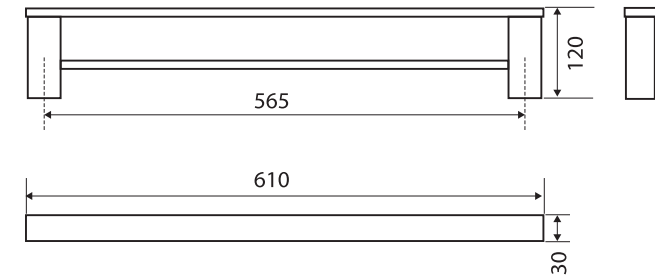

## 610MM DOUBLE TOWEL RAIL

### Features

- Made from 304 stainless steel
- Fixed length rail (not removable or adjustable)
- High-strength mounting brackets
- Matching mixers, showers and bath outlets available

**Please Note:** These products may have a visible Fienza or Watermark logo.

While we aim to ensure specifications are correct at the time of publication, Fienza reserves the right to make modifications without prior notice. Physical colour may vary from image shown. All measurements are shown in millimetres. Always use physical product measurements for mark-ups and roughing-in as the technical drawing may differ from actual product received.