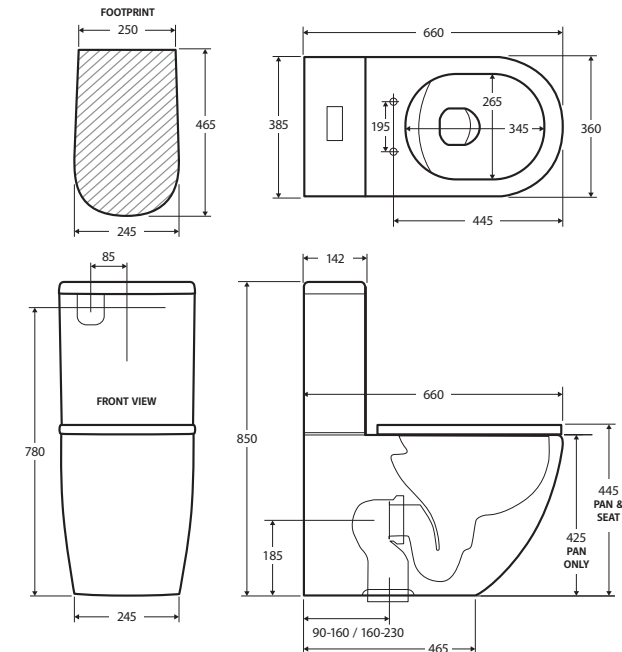

Koko® BACK-TO-WALL TOILET SUITE WITH SLIM SEAT

Features

- Rimless hygienic flush
- Gloss white finish
- Large, easy-push chrome flush buttons
- Concealed pan for easy cleaning
- UF quick release, soft close slim seat
- High quality, R&T or Geberit flush systems
- Top or bottom inlets:
 - Left top inlet
 - Left or right bottom inlet
- Available as P-Trap or S-Trap
- **WELS 4 Star rated, 4.6L/3L (3.3L average flush)**

Available in

P-Trap
R&T System
K002P-2

S-Trap 90-160
R&T System
K002A-2

S-Trap 160-230
R&T System
K002B-2

P-Trap
Geberit System
K002GEP-2

S-Trap 90-160
Geberit System
K002GEA-2

S-Trap 160-230
Geberit System
K002GEB-2

While we aim to ensure specifications are correct at the time of publication, Fienza reserves the right to make modifications without prior notice. Physical colour may vary from image shown. All measurements are shown in millimetres. For ceramic products, please allow +/- 10 mm tolerance for manufacturing variance. Always use physical product measurements for mark-ups and roughing-in as the technical drawing may differ from actual product received.