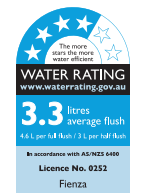

Cleaning & Care

- The toilet seat may be removed for cleaning - depress the quick release buttons and lift up.
- Clean only with a soft cloth or sponge using warm water and mild soap or detergent. Do not use any abrasive cleaning materials.
- Do not use any solvents or corrosive liquids.
- Note that use of clip-on deodorisers will affect flushing performance on rimless suites.