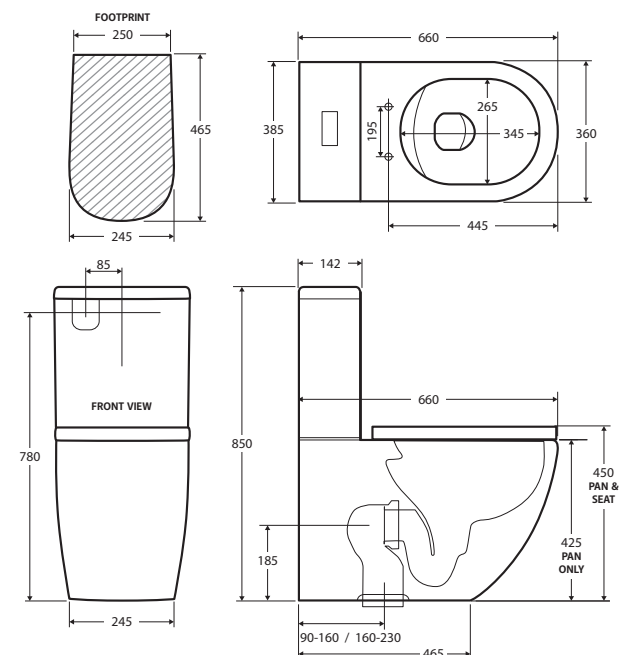

# Koko® Matte White BACK-TO-WALL TOILET SUITE

## Features

- Rimless hygienic flush
- Matte white finish
- Large, easy-push chrome flush buttons
- Concealed pan for easy cleaning
- UF quick release, soft close seat
- High quality, R&T flush mechanism
- Top or bottom inlets:
  - Left top inlet
  - Left or right bottom inlet
- Available as P-Trap or S-Trap
- WELS 4 Star rated, 4.6L/3L (3.3L average flush)

## Available in

P-Trap  
**K002MWP**

S-Trap 90-160  
**K002MWA**

S-Trap 160-230  
**K002MWB**

While we aim to ensure specifications are correct at the time of publication, Fienza reserves the right to make modifications without prior notice. Physical colour may vary from image shown. All measurements are shown in millimetres. For ceramic products, please allow +/- 10 mm tolerance for manufacturing variance. Always use physical product measurements for mark-ups and roughing-in as the technical drawing may differ from actual product received.