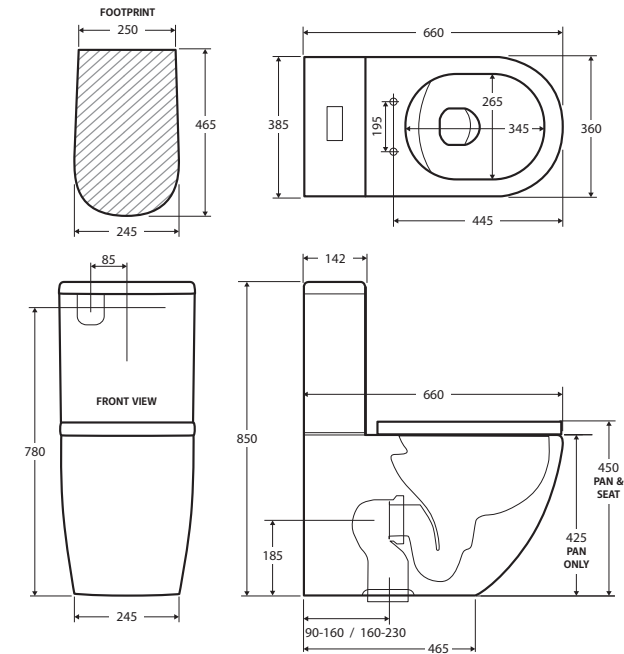

Koko® Gloss White BACK-TO-WALL TOILET SUITE

Features

- Rimless hygienic flush
- Gloss white finish
- Large, easy-push chrome flush buttons
- Concealed pan for easy cleaning
- UF quick release, soft close seat
- High quality, R&T or Geberit flush systems
- Top or bottom inlets:
 - Left top inlet
 - Left or right bottom inlet
- Available as P-Trap or S-Trap
- **WELS 4 Star rated, 4.6L/3L (3.3L average flush)**

Available in

P-Trap
R&T System
K002P

S-Trap 90-160
R&T System
K002A

S-Trap 160-230
R&T System
K002B

P-Trap
Geberit System
K002GEP

S-Trap 90-160
Geberit System
K002GEA

S-Trap 160-230
Geberit System
K002GEB

Cleaning & Care

While we aim to ensure specifications are correct at the time of publication, Fienza reserves the right to make modifications without prior notice. Physical colour may vary from image shown. All measurements are shown in millimetres. For ceramic products, please allow +/- 10 mm tolerance for manufacturing variance. Always use physical product measurements for mark-ups and roughing-in as the technical drawing may differ from actual product received.