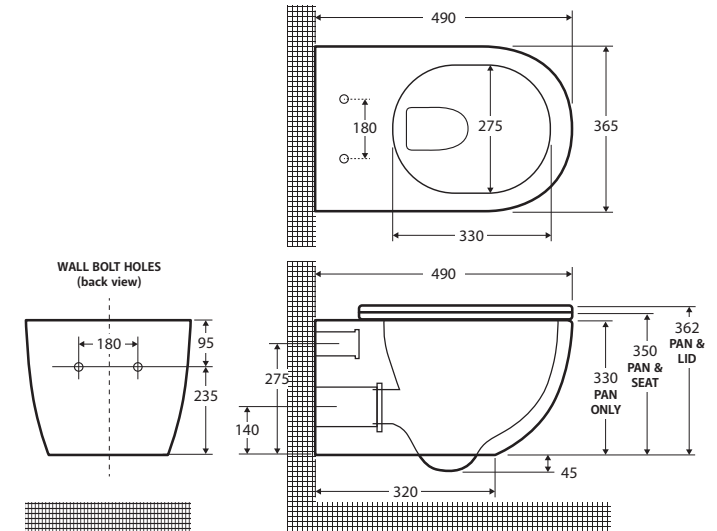

Koko Matte White WALL-HUNG TOILET

Features

- Rimless hygienic flush
- Matte white finish
- Concealed pan for easy cleaning
- Gloss white quick release, soft close seat
- Available as P-Trap only
- Stainless steel hinges
- Includes wall mounting screws
- **WELS 4 Star rated, 4.5L/3.2L (3.5L average flush) when used with R&T cistern**

Cistern and flush buttons required (sold separately)

Available in

P-Trap
Pan & Seat
K2376MW-PS

Cleaning & Care

- The toilet seat may be removed for cleaning - depress the quick release buttons and lift up.
- Clean only with a soft cloth or sponge using warm water and mild soap or detergent. Do not use any abrasive cleaning materials.
- Do not use any solvents or corrosive liquids.
- Note that use of clip-on deodorisers will affect flushing performance on rimless suites.

While we aim to ensure specifications are correct at the time of publication, Fienza reserves the right to make modifications without prior notice. Physical colour may vary from image shown. All measurements are shown in millimetres. For ceramic products, please allow +/- 10 mm tolerance for manufacturing variance. Always use physical product measurements for mark-ups and roughing-in as the technical drawing may differ from actual product received.