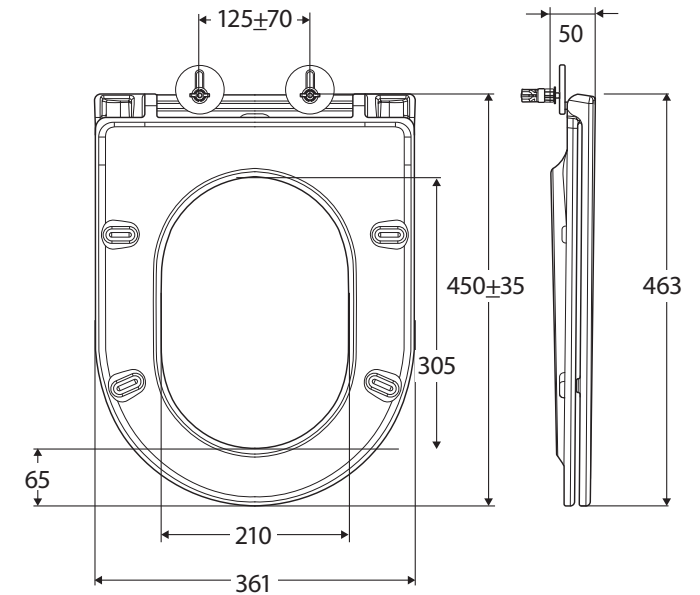

Koko®

SLIM TOILET SEAT

Features

- Soft close
- Quick release
- Made from urea-formaldehyde
- Suits: Koko (K002), Koko (K002376)

Available in

Gloss White
UF5018

Matte Black
UF5018MB

Cleaning & Care

While we aim to ensure specifications are correct at the time of publication, Fienza reserves the right to make modifications without prior notice. Physical colour may vary from image shown. All measurements are shown in millimetres. Always use physical product measurements for mark-ups and roughing-in as the technical drawing may differ from actual product received.