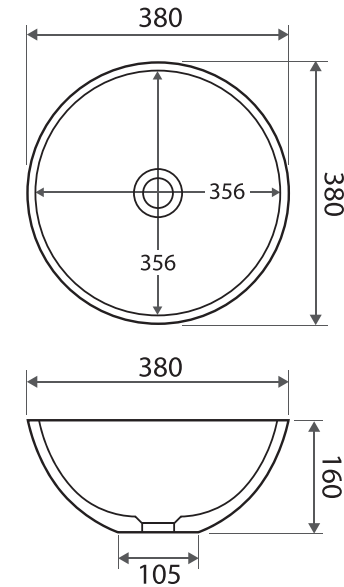

Lexy

ABOVE COUNTER BASIN

Features

- Cast stone solid surface
- Velvet-smooth finish
- No tap hole or overflow
- Requires 32 mm waste without overflow (not included)
- Weight: 5kg

Available in

Matte White
CSB038

While we aim to ensure specifications are correct at the time of publication, Fienza reserves the right to make modifications without prior notice. Physical colour may vary from image shown. All measurements are shown in millimetres. For ceramic products, please allow +/- 10 mm tolerance for manufacturing variance. Always use physical product measurements for mark-ups and roughing-in as the technical drawing may differ from actual product received.