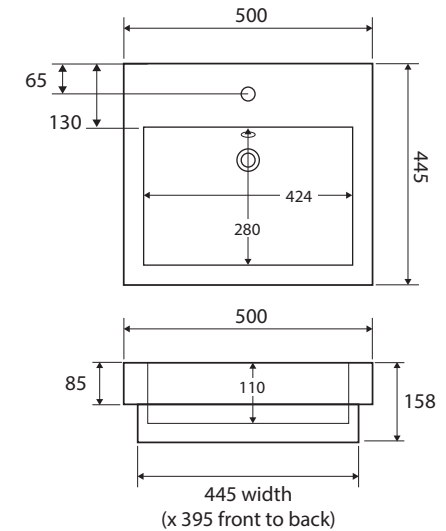

Low Profile SEMI-INSET BASIN

Features

- Fully vitreous china with gloss white finish
- Requires 32 mm waste with overflow (not included)
- Not suitable for use with the Fienza Stone & Timber Top vanity range
- Capacity: 6 litres

Please note: Due to the nature of ceramic as a material, small variations in size and shape do occur. Ensure that the measurements of the purchased basin are checked physically BEFORE cutting any counter-top. Specification drawings are a guide only. Fienza will not be held liable for any errors made by external parties when cutting counter-tops.

While we aim to ensure specifications are correct at the time of publication, Fienza reserves the right to make modifications without prior notice. Physical colour may vary from image shown. All measurements are shown in millimetres. For ceramic products, please allow +/- 10 mm tolerance for manufacturing variance. Always use physical product measurements for mark-ups and roughing-in as the technical drawing may differ from actual product received.