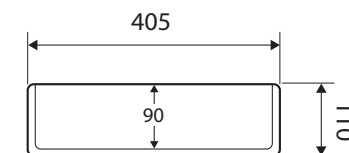

Luciana® ABOVE COUNTER BASIN

Features

- Fully vitreous china
- No tap hole or overflow
- Requires 32 mm waste without overflow (not included)
- Capacity: 12 litres

Installation Warning: When used with a Fienza stone or timber top, only 9 o'clock or 3 o'clock tap hole cut positions are available

While we aim to ensure specifications are correct at the time of publication, Fienza reserves the right to make modifications without prior notice. Physical colour may vary from image shown. All measurements are shown in millimetres. For ceramic products, please allow +/- 10 mm tolerance for manufacturing variance. Always use physical product measurements for mark-ups and roughing-in as the technical drawing may differ from actual product received.