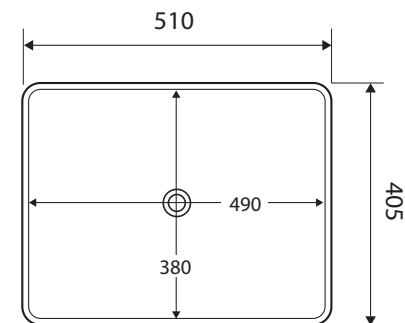

Luciana® ABOVE COUNTER BASIN

Features

- Fully vitreous china
- No tap hole or overflow
- Requires 32 mm waste without overflow (not included)
- Capacity: 12 litres

Installation Warning: When used with a Fienza stone or timber top, only 9 o'clock or 3 o'clock tap hole cut positions are available

While we aim to ensure specifications are correct at the time of publication, Fienza reserves the right to make modifications without prior notice. Physical colour may vary from image shown. All measurements are shown in millimetres. For ceramic products, please allow +/- 10 mm tolerance for manufacturing variance. Always use physical product measurements for mark-ups and roughing-in as the technical drawing may differ from actual product received.