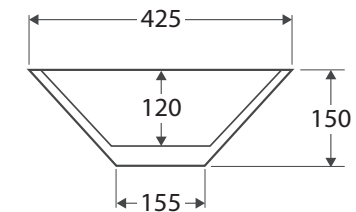

Lulu

ABOVE COUNTER BASIN

Features

- Vitreous china
- No tap hole or overflow
- Requires 32 mm non-overflow waste (not included)
- Capacity: 9 litres

Available in

Gloss White
TR4037

Cleaning & Care

- Wipe with a clean, soft cloth and mild soapy water or non-abrasive bathroom cleaner. Test in an inconspicuous area before cleaning the whole basin.
- Avoid placing hot objects, such as hair straighteners, on any surface as these will cause discolouration and marking.
- Spills of hair dye, after-shave lotion, nail polish and remover, aerosol spray and other harsh chemicals should be removed immediately to prevent damage and discolouration. Clean immediately with mild soapy water using a clean, soft cloth.

While we aim to ensure specifications are correct at the time of publication, Fienza reserves the right to make modifications without prior notice. Physical colour may vary from image shown. All measurements are shown in millimetres. For ceramic products, please allow +/- 10 mm tolerance for manufacturing variance. Always use physical product measurements for mark-ups and roughing-in as the technical drawing may differ from actual product received.