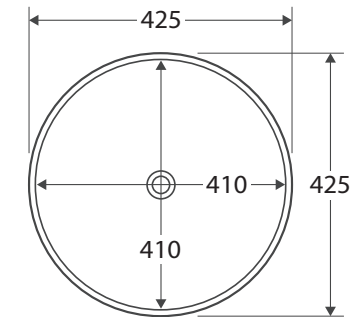

Lulu

ABOVE COUNTER BASIN

Features

- Vitreous china
- No tap hole or overflow
- Requires 32 mm non-overflow waste (not included)
- Capacity: 9 litres

Available in

Gloss White
TR4037

Cleaning & Care

- Wipe with a clean, soft cloth and mild soapy water or non-abrasive bathroom cleaner. Test in an inconspicuous area before cleaning the whole basin.
- Avoid placing hot objects, such as hair straighteners, on any surface as these will cause discolouration and marking.
- Spills of hair dye, after-shave lotion, nail polish and remover, aerosol spray and other harsh chemicals should be removed immediately to prevent damage and discolouration. Clean immediately with mild soapy water using a clean, soft cloth.

While we aim to ensure specifications are correct at the time of publication, Fienza reserves the right to make modifications without prior notice. Physical colour may vary from image shown. All measurements are shown in millimetres. For ceramic products, please allow +/- 10 mm tolerance for manufacturing variance. Always use physical product measurements for mark-ups and roughing-in as the technical drawing may differ from actual product received.