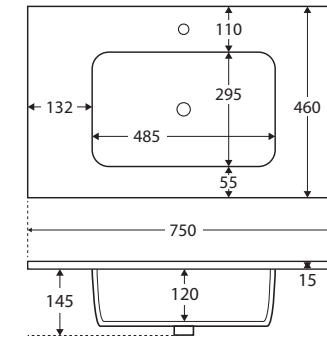

Montana

FULL DEPTH
SOLID SURFACE
BASIN-TOP
750MM

Features

- Rounded rectangle bowl design
- 15 mm thick solid surface
- Matte black finish with unique slate textured surface
- 12 o'clock tap hole as standard (3 tap holes also available)
- Integrated letterbox style overflow
- Requires 32 mm overflow waste (available separately)

Available in

1 tap hole
MON75

3 tap hole
MON75-3

Cleaning & Care

- Wipe with a clean, soft cloth and mild soapy water or non-abrasive bathroom cleaner. Test in an inconspicuous area before cleaning the whole top.
- Avoid placing hot objects, such as hair straighteners, on any surface as these will cause discolouration and marking.
- Spills of hair dye, after-shave lotion, nail polish and remover, aerosol spray and other harsh chemicals should be removed immediately to prevent damage and discolouration. Clean immediately with mild soapy water using a clean, soft cloth.

While we aim to ensure specifications are correct at the time of publication, Fienza reserves the right to make modifications without prior notice. Physical colour may vary from image shown. All measurements are shown in millimetres. Always use physical product measurements for mark-ups and roughing-in as the technical drawing may differ from actual product received. Tapware not included.