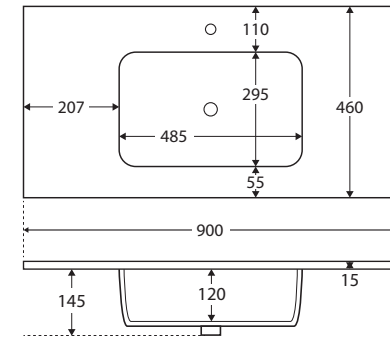

# Montana

FULL DEPTH  
SOLID SURFACE  
BASIN-TOP  
900MM

## Features

- Rounded rectangle bowl design
- 15 mm thick solid surface
- Matte black finish with unique slate textured surface
- 12 o'clock tap hole as standard (3 tap holes also available)
- Integrated letterbox style overflow
- Requires 32 mm overflow waste (available separately)

## Available in

1 tap hole  
**MON90**

3 tap hole  
**MON90-3**

While we aim to ensure specifications are correct at the time of publication, Fienza reserves the right to make modifications without prior notice. Physical colour may vary from image shown. All measurements are shown in millimetres. Always use physical product measurements for mark-ups and roughing-in as the technical drawing may differ from actual product received. Tapware not included.