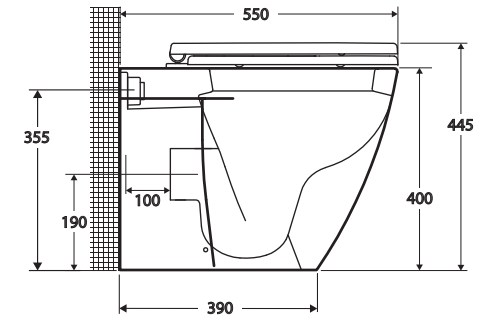

Available in

P-Trap
Pan & Seat
810048W

Cleaning & Care

- The toilet seat may be removed for cleaning - depress the quick release buttons and lift up.
- Clean only with a soft cloth or sponge using warm water and mild soap or detergent. Do not use any abrasive cleaning materials.
- Do not use any solvents or corrosive liquids.

While we aim to ensure specifications are correct at the time of publication, Fienza reserves the right to make modifications without prior notice. Physical colour may vary from image shown. All measurements are shown in millimetres. For ceramic products, please allow +/- 10 mm tolerance for manufacturing variance. Always use physical product measurements for mark-ups and roughing-in as the technical drawing may differ from actual product received.