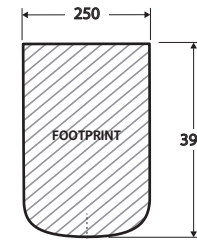

RAK Caroline WALL-FACED TOILET

Features

- Gloss white finish
- Boxed rim pan
- Concealed pan for easy cleaning
- UF quick release, soft close seat
- Available as P-Trap only
- Stainless steel hinges
- Includes floor mounting screws
- Made in UAE
- **WELS 4 Star rated, 4.5L/3L (3.5L average flush) when used with R&T cistern**

Cistern and flush buttons required (sold separately)

RAK
CERAMICS

Available in

P-Trap
Pan & Seat
810048W

Cleaning & Care

- The toilet seat may be removed for cleaning - depress the quick release buttons and lift up.
- Clean only with a soft cloth or sponge using warm water and mild soap or detergent. Do not use any abrasive cleaning materials.
- Do not use any solvents or corrosive liquids.

While we aim to ensure specifications are correct at the time of publication, Fienza reserves the right to make modifications without prior notice. Physical colour may vary from image shown. All measurements are shown in millimetres. For ceramic products, please allow +/- 10 mm tolerance for manufacturing variance. Always use physical product measurements for mark-ups and roughing-in as the technical drawing may differ from actual product received.