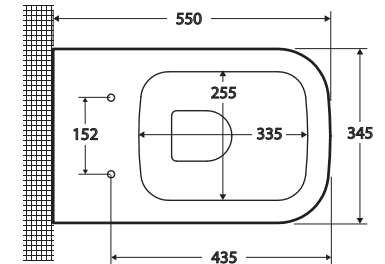

Available in

P-Trap
Pan & Seat
810048W

Cleaning & Care

- The toilet seat may be removed for cleaning - depress the quick release buttons and lift up.
- Clean only with a soft cloth or sponge using warm water and mild soap or detergent. Do not use any abrasive cleaning materials.
- Do not use any solvents or corrosive liquids.

While we aim to ensure specifications are correct at the time of publication, Fienza reserves the right to make modifications without prior notice. Physical colour may vary from image shown. All measurements are shown in millimetres. For ceramic products, please allow +/- 10 mm tolerance for manufacturing variance. Always use physical product measurements for mark-ups and roughing-in as the technical drawing may differ from actual product received.