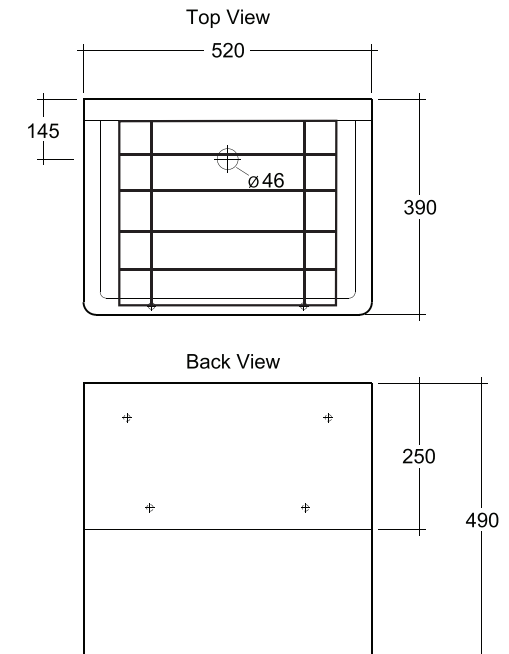

RAK CLEANER COUNTER SINK

Features

- Fully vitrified ceramic
- Integral splashback
- Available with or without stainless steel grate
- No tap holes
- Mounting bolts included
- Size: 520 x 390 mm
- Volume: 28L

Installation Note: To be used as a counter-top basin only.

Available in

Gloss White
No Grate
601900W

Gloss White
With Grate
611990W

Cleaning & Care

- Wipe with a clean, soft cloth and mild soapy water or non-abrasive bathroom cleaner. Test in an inconspicuous area before cleaning the whole basin.
- Avoid placing hot objects, such as hair straighteners, on any surface as these will cause discolouration and marking.
- Spills of hair dye, after-shave lotion, nail polish and remover, aerosol spray and other harsh chemicals should be removed immediately to prevent damage and discolouration. Clean immediately with mild soapy water using a clean, soft cloth.

While we aim to ensure specifications are correct at the time of publication, Fienza reserves the right to make modifications without prior notice. Physical colour may vary from image shown. All measurements are shown in millimetres. For ceramic products, please allow +/- 10 mm tolerance for manufacturing variance. Always use physical product measurements for mark-ups and roughing-in as the technical drawing may differ from actual product received.