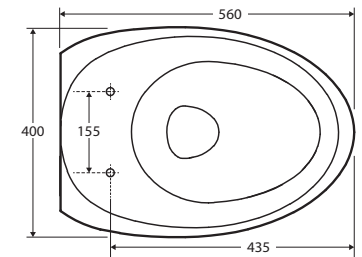

RAK Cloud WALL-HUNG TOILET

RAK
CERAMICS

Features

- Rimless hygienic flush
- Matte white finish
- Concealed trap for easy cleaning
- UF quick release, soft close seat
- Available as P-Trap only
- Hidden fixations – no lateral holes
- Made in UAE
- **WELS 4 Star rated, 4.5L/3.1L (3.4L average flush)**

Please note: Cistern and flush buttons required (sold separately)

Available in

P-Trap
Pan & Seat
750050MW

Cleaning & Care

- The toilet seat may be removed for cleaning - depress the quick release buttons and lift up.
- Clean only with a soft cloth or sponge using warm water and mild soap or detergent. Do not use any abrasive cleaning materials.
- Do not use any solvents or corrosive liquids.
- Note that use of clip-on deodorisers will affect flushing performance on rimless suites.

While we aim to ensure specifications are correct at the time of publication, Fienza reserves the right to make modifications without prior notice. Physical colour may vary from image shown. All measurements are shown in millimetres. For ceramic products, please allow +/- 10 mm tolerance for manufacturing variance. Always use physical product measurements for mark-ups and roughing-in as the technical drawing may differ from actual product received.