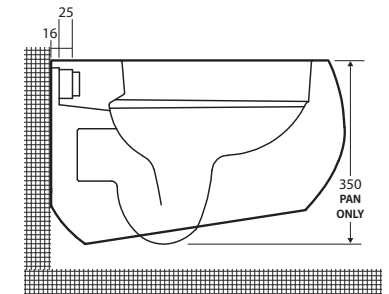

RAK Cloud WALL-HUNG TOILET

RAK
CERAMICS

Features

- Rimless hygienic flush
- Matte white finish
- Concealed trap for easy cleaning
- UF quick release, soft close seat
- Available as P-Trap only
- Hidden fixations – no lateral holes
- Made in UAE
- **WELS 4 Star rated, 4.5L/3.1L (3.4L average flush)**

Please note: Cistern and flush buttons required (sold separately)

Available in

P-Trap
Pan & Seat
750050MW

Cleaning & Care

- The toilet seat may be removed for cleaning - depress the quick release buttons and lift up.
- Clean only with a soft cloth or sponge using warm water and mild soap or detergent. Do not use any abrasive cleaning materials.
- Do not use any solvents or corrosive liquids.
- Note that use of clip-on deodorisers will affect flushing performance on rimless suites.

While we aim to ensure specifications are correct at the time of publication, Fienza reserves the right to make modifications without prior notice. Physical colour may vary from image shown. All measurements are shown in millimetres. For ceramic products, please allow +/- 10 mm tolerance for manufacturing variance. Always use physical product measurements for mark-ups and roughing-in as the technical drawing may differ from actual product received.