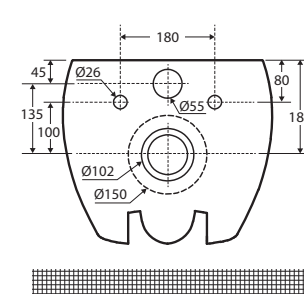

RAK Cloud WALL-HUNG TOILET

RAK
CERAMICS

Features

- Rimless hygienic flush
- Matte white finish
- Concealed trap for easy cleaning
- UF quick release, soft close seat
- Available as P-Trap only
- Hidden fixations – no lateral holes
- Made in UAE
- **WELS 4 Star rated, 4.5L/3.1L (3.4L average flush)**

Please note: Cistern and flush buttons required (sold separately)

Available in

P-Trap
Pan & Seat
750050MW

Cleaning & Care

- The toilet seat may be removed for cleaning - depress the quick release buttons and lift up.
- Clean only with a soft cloth or sponge using warm water and mild soap or detergent. Do not use any abrasive cleaning materials.
- Do not use any solvents or corrosive liquids.
- Note that use of clip-on deodorisers will affect flushing performance on rimless suites.

While we aim to ensure specifications are correct at the time of publication, Fienza reserves the right to make modifications without prior notice. Physical colour may vary from image shown. All measurements are shown in millimetres. For ceramic products, please allow +/- 10 mm tolerance for manufacturing variance. Always use physical product measurements for mark-ups and roughing-in as the technical drawing may differ from actual product received.