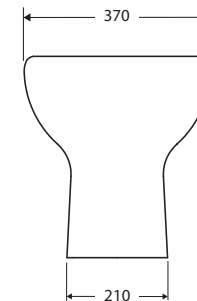

RAK Compact WALL-FACED TOILET

Features

- Gloss white finish
- Boxed rim pan
- Concealed pan for easy cleaning
- UF quick release, soft close seat
- Available as P-Trap only
- Stainless steel hinges
- Includes floor mounting screws
- Made in UAE
- **WELS 4 Star rated, 4.5L/3L (3.5L average flush) when used with R&T cistern**

Cistern and flush buttons required (sold separately)

RAK
CERAMICS

Available in

P-Trap
Pan & Seat
820030W

Cleaning & Care

- The toilet seat may be removed for cleaning - depress the quick release buttons and lift up.
- Clean only with a soft cloth or sponge using warm water and mild soap or detergent. Do not use any abrasive cleaning materials.
- Do not use any solvents or corrosive liquids.

While we aim to ensure specifications are correct at the time of publication, Fienza reserves the right to make modifications without prior notice. Physical colour may vary from image shown. All measurements are shown in millimetres. For ceramic products, please allow +/- 10 mm tolerance for manufacturing variance. Always use physical product measurements for mark-ups and roughing-in as the technical drawing may differ from actual product received.