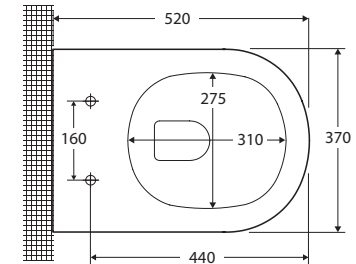

Available in

P-Trap
Pan & Seat
820030W

Cleaning & Care

- The toilet seat may be removed for cleaning - depress the quick release buttons and lift up.
- Clean only with a soft cloth or sponge using warm water and mild soap or detergent. Do not use any abrasive cleaning materials.
- Do not use any solvents or corrosive liquids.

While we aim to ensure specifications are correct at the time of publication, Fienza reserves the right to make modifications without prior notice. Physical colour may vary from image shown. All measurements are shown in millimetres. For ceramic products, please allow +/- 10 mm tolerance for manufacturing variance. Always use physical product measurements for mark-ups and roughing-in as the technical drawing may differ from actual product received.