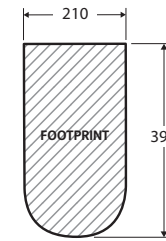

RAK Compact WALL-FACED TOILET

Features

- Gloss white finish
- Boxed rim pan
- Concealed pan for easy cleaning
- UF quick release, soft close seat
- Available as P-Trap only
- Stainless steel hinges
- Includes floor mounting screws
- Made in UAE
- **WELS 4 Star rated, 4.5L/3L (3.5L average flush) when used with R&T cistern**

Cistern and flush buttons required (sold separately)

RAK
CERAMICS

Available in

P-Trap
Pan & Seat
820030W

Cleaning & Care

- The toilet seat may be removed for cleaning - depress the quick release buttons and lift up.
- Clean only with a soft cloth or sponge using warm water and mild soap or detergent. Do not use any abrasive cleaning materials.
- Do not use any solvents or corrosive liquids.

While we aim to ensure specifications are correct at the time of publication, Fienza reserves the right to make modifications without prior notice. Physical colour may vary from image shown. All measurements are shown in millimetres. For ceramic products, please allow +/- 10 mm tolerance for manufacturing variance. Always use physical product measurements for mark-ups and roughing-in as the technical drawing may differ from actual product received.