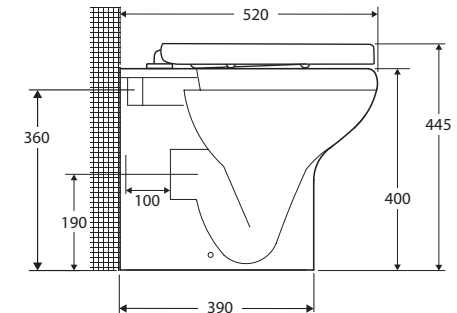

Available in

P-Trap
Pan & Seat
820030W

Cleaning & Care

- The toilet seat may be removed for cleaning - depress the quick release buttons and lift up.
- Clean only with a soft cloth or sponge using warm water and mild soap or detergent. Do not use any abrasive cleaning materials.
- Do not use any solvents or corrosive liquids.

While we aim to ensure specifications are correct at the time of publication, Fienza reserves the right to make modifications without prior notice. Physical colour may vary from image shown. All measurements are shown in millimetres. For ceramic products, please allow +/- 10 mm tolerance for manufacturing variance. Always use physical product measurements for mark-ups and roughing-in as the technical drawing may differ from actual product received.