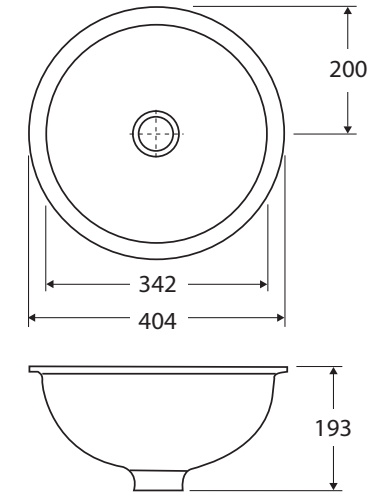

## FULLY-INSET/ UNDERMOUNTED BASIN

### Features

- Can be undermounted or fully-inset
- Fully vitreous china with no tap hole or overflow
- Requires 32 mm waste without overflow (not included)
- Capacity: 11.3 litres, weight: 6kg

**Please note:** Due to the nature of ceramic as a material, small variations in size and shape do occur. Ensure that the measurements of the purchased basin are checked physically BEFORE cutting any counter-top. Specification drawings are a guide only. Fienza will not be held liable for any errors made by external parties when cutting counter-tops.

While we aim to ensure specifications are correct at the time of publication, Fienza reserves the right to make modifications without prior notice. Physical colour may vary from image shown. All measurements are shown in millimetres. For ceramic products, please allow +/- 10 mm tolerance for manufacturing variance. Always use physical product measurements for mark-ups and roughing-in as the technical drawing may differ from actual product received.