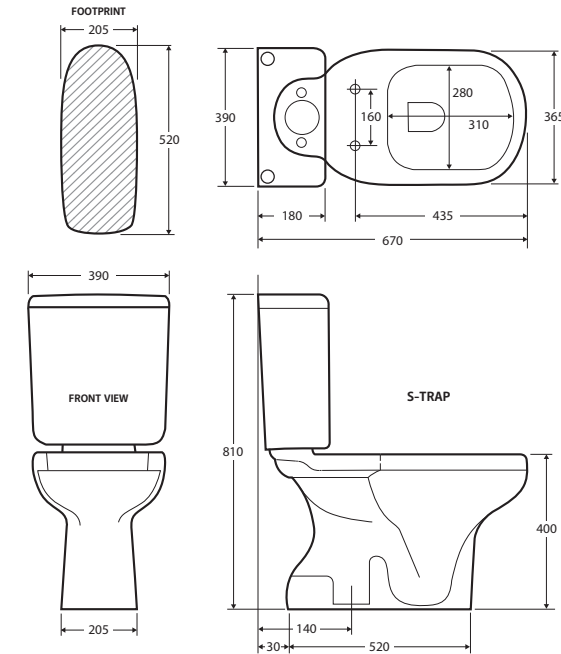

Available in

S-Trap 140
1227221

Cleaning & Care

- Clean only with a soft cloth or sponge using warm water and mild soap or detergent. Do not use any abrasive cleaning materials.
- Do not use any solvents or corrosive liquids.

While we aim to ensure specifications are correct at the time of publication, Fienza reserves the right to make modifications without prior notice. Physical colour may vary from image shown. All measurements are shown in millimetres. For ceramic products, please allow +/- 10 mm tolerance for manufacturing variance. Always use physical product measurements for mark-ups and roughing-in as the technical drawing may differ from actual product received.