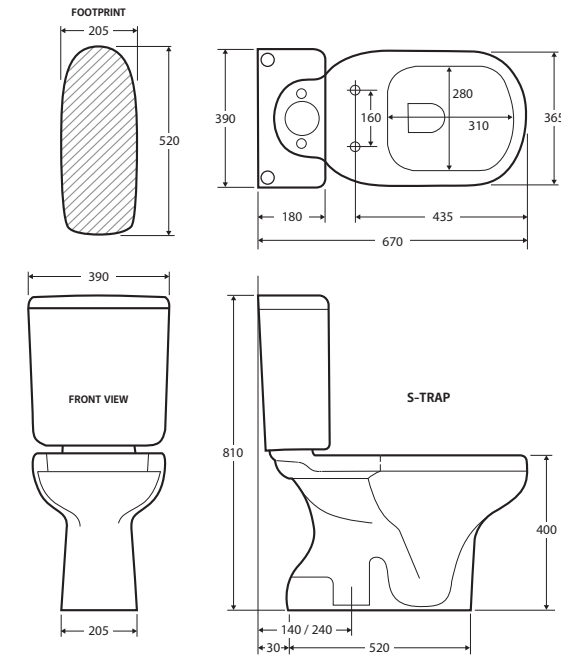

Available in

S-Trap 140
122730W

S-Trap 240
322730W

Cleaning & Care

- Clean only with a soft cloth or sponge using warm water and mild soap or detergent. Do not use any abrasive cleaning materials.
- Do not use any solvents or corrosive liquids.

While we aim to ensure specifications are correct at the time of publication, Fienza reserves the right to make modifications without prior notice. Physical colour may vary from image shown. All measurements are shown in millimetres. For ceramic products, please allow +/- 10 mm tolerance for manufacturing variance. Always use physical product measurements for mark-ups and roughing-in as the technical drawing may differ from actual product received.